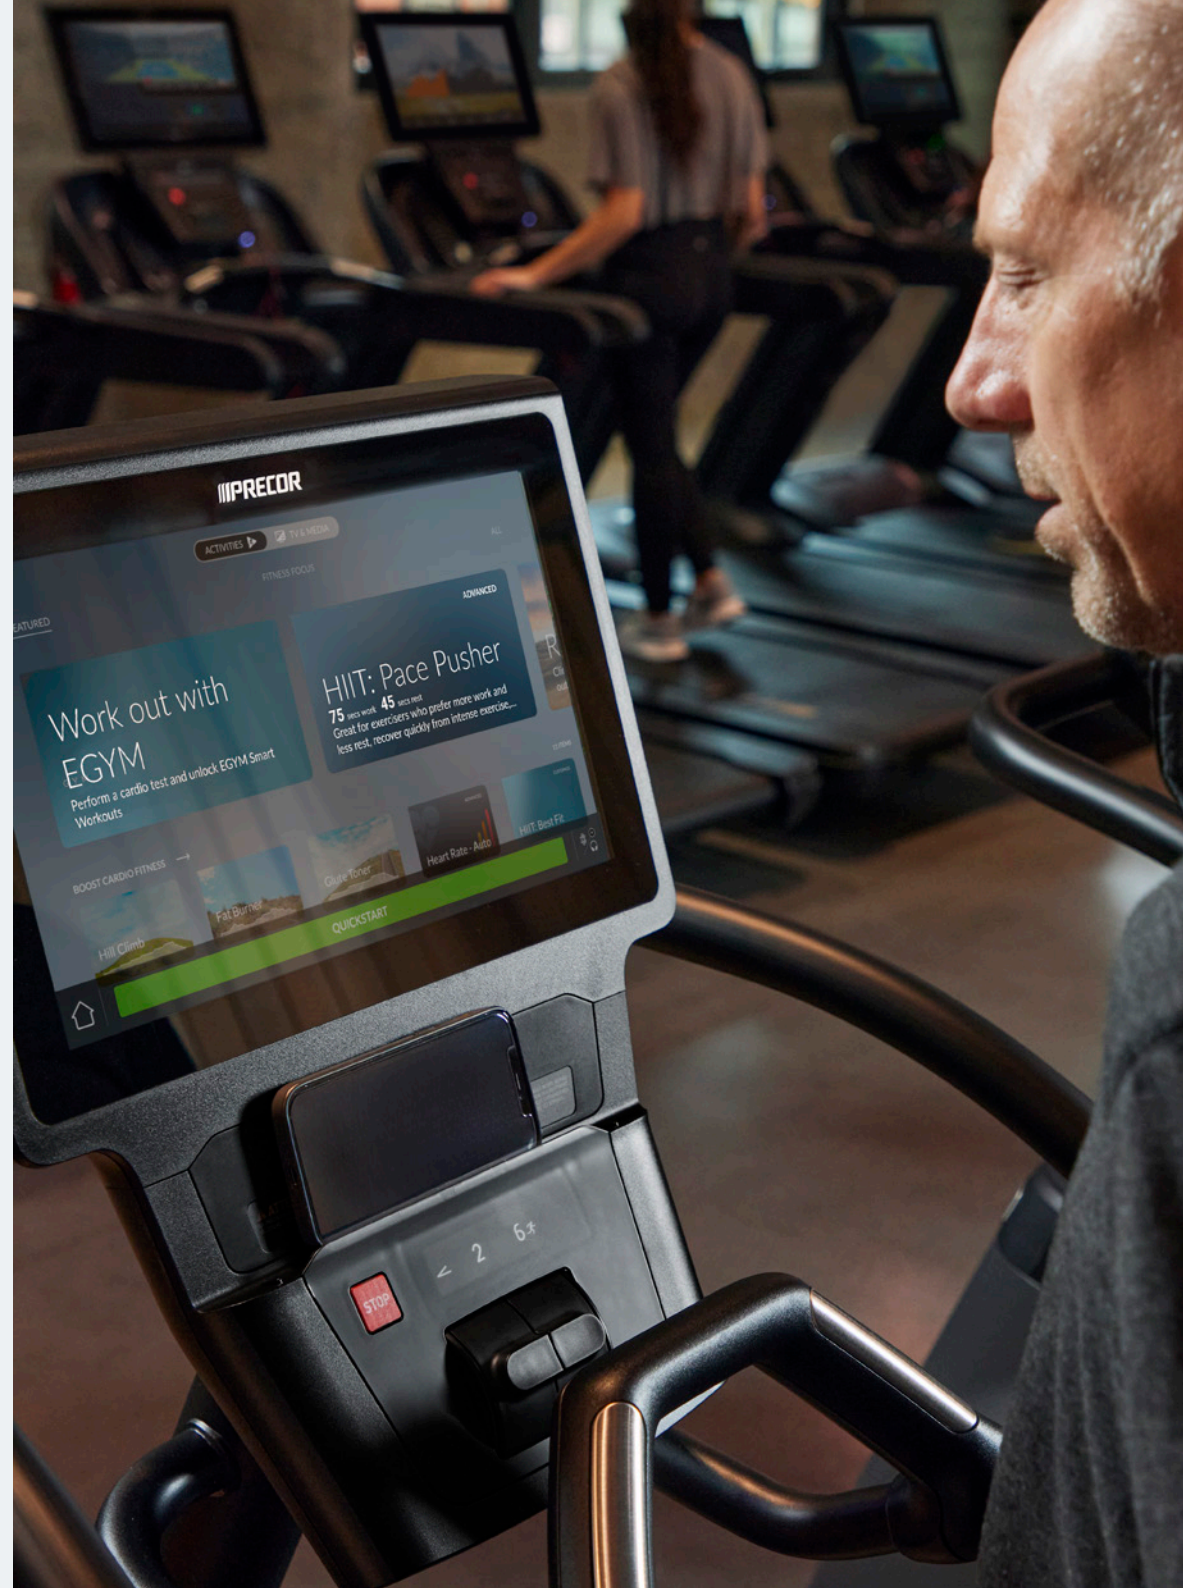

EGYM Integration

Achieve more with EGYM and Precor

- **BEST-IN-CLASS INTEGRATION**

Lightning-fast Precor touchscreen consoles seamlessly integrate with EGYM technology to guide exercisers effectively to their personal endurance goals.

- **FAST ACCESS TO PERSONAL WORKOUTS**

One-touch access from a large tile on the Precor home screen promotes engagement to draw in your exercisers.

- **TAILOR-MADE FITNESS EXPERIENCE**

Exercisers check in with regular fitness assessments to unlock new training workouts and prevent the onset of training plateaus.

- **ENGAGING GAMIFICATION ELEMENTS**

Exercisers stay motivated by earning activity points, which count toward a leaderboard. This playful element adds motivation, makes workouts more fun, and reinforces the community in your facility. Experience, including a wide range of workouts to keep exercisers motivated and engaged.

[LEARN ABOUT EGYM INTEGRATION»](#)