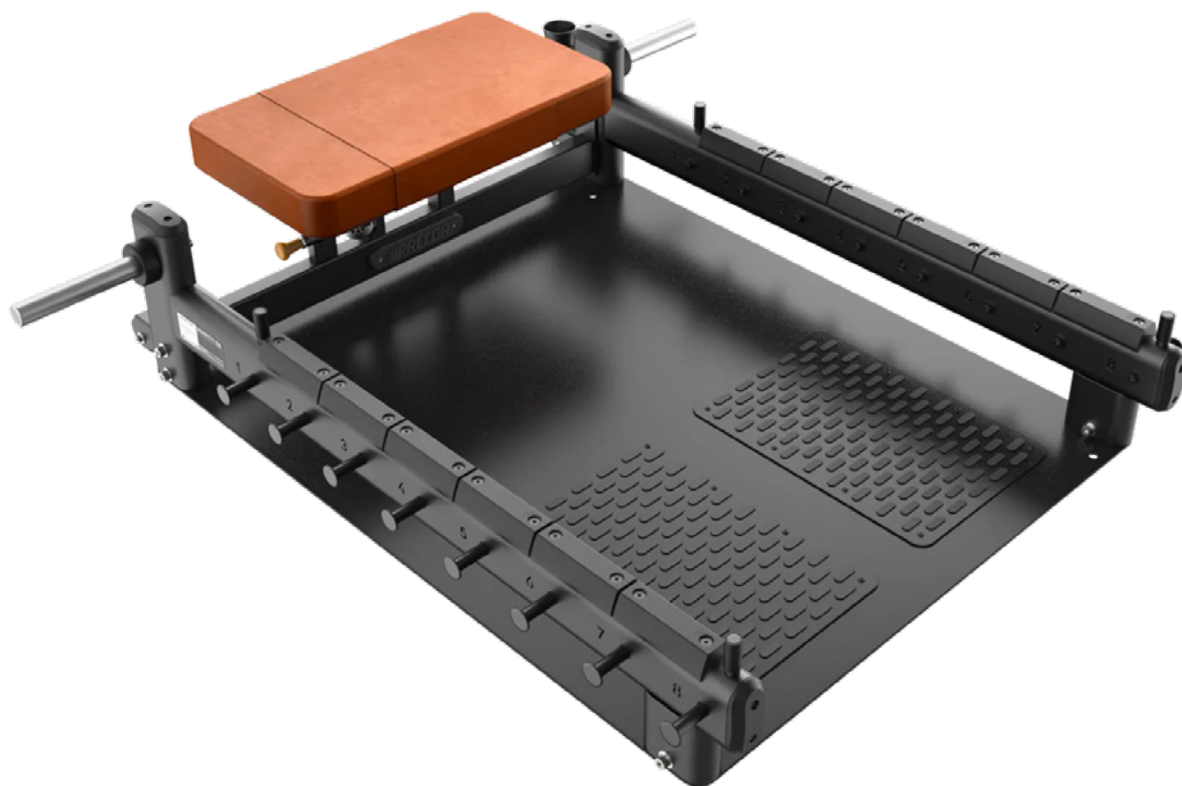

FUNCTIONAL BRIDGE

STRENGTH

Glute Bridge Bench

Targeted glute training bench offers the ultimate platform for your facility's most trending strength exercise.

- **COMPACT**

Train glutes, legs, and more within a small footprint.

- **DEDICATED**

No more leaning off flat benches – give your exercisers a purpose-built space for popular glute exercises.

- **INNOVATIVE**

Thoughtful design features and adjustments offer personalization that elevates workouts.

[VISIT GLUTE BRIDGE BENCH »](#)

GLUTE BRIDGE BENCH

- Nine adjustable back pad positions
- Eight resistance band pegs expands exercises
- Integrated vertical barbell storage and weight horns.
- Non-slip footplate