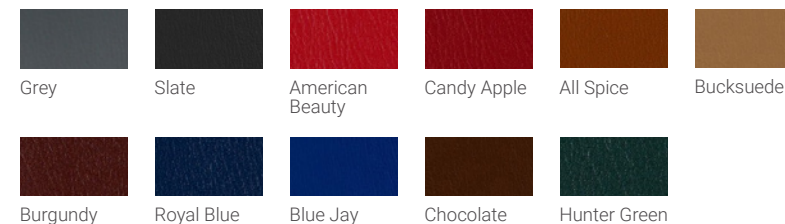

COLOR OPTIONS

Frame

• Custom frame colors are available, subject to minimum order quantities and extended lead times.
* Additional lead time applies.

Upholstery

Black

Additional Upholstery Options**

• Additional upholstery options may have longer lead times.
• Colors may vary.