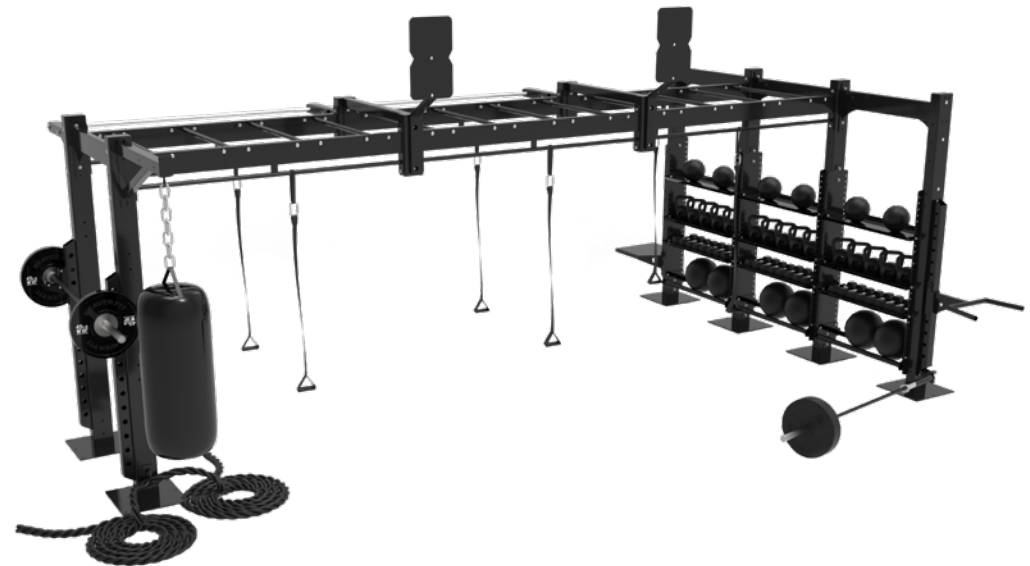

FUNCTIONAL BRIDGE

STRENGTH

Glute Bridge Bench

Targeted glute training bench offers the ultimate platform for your facility's most trending strength exercise.

- **COMPACT**

Train glutes, legs, and more within a small footprint.